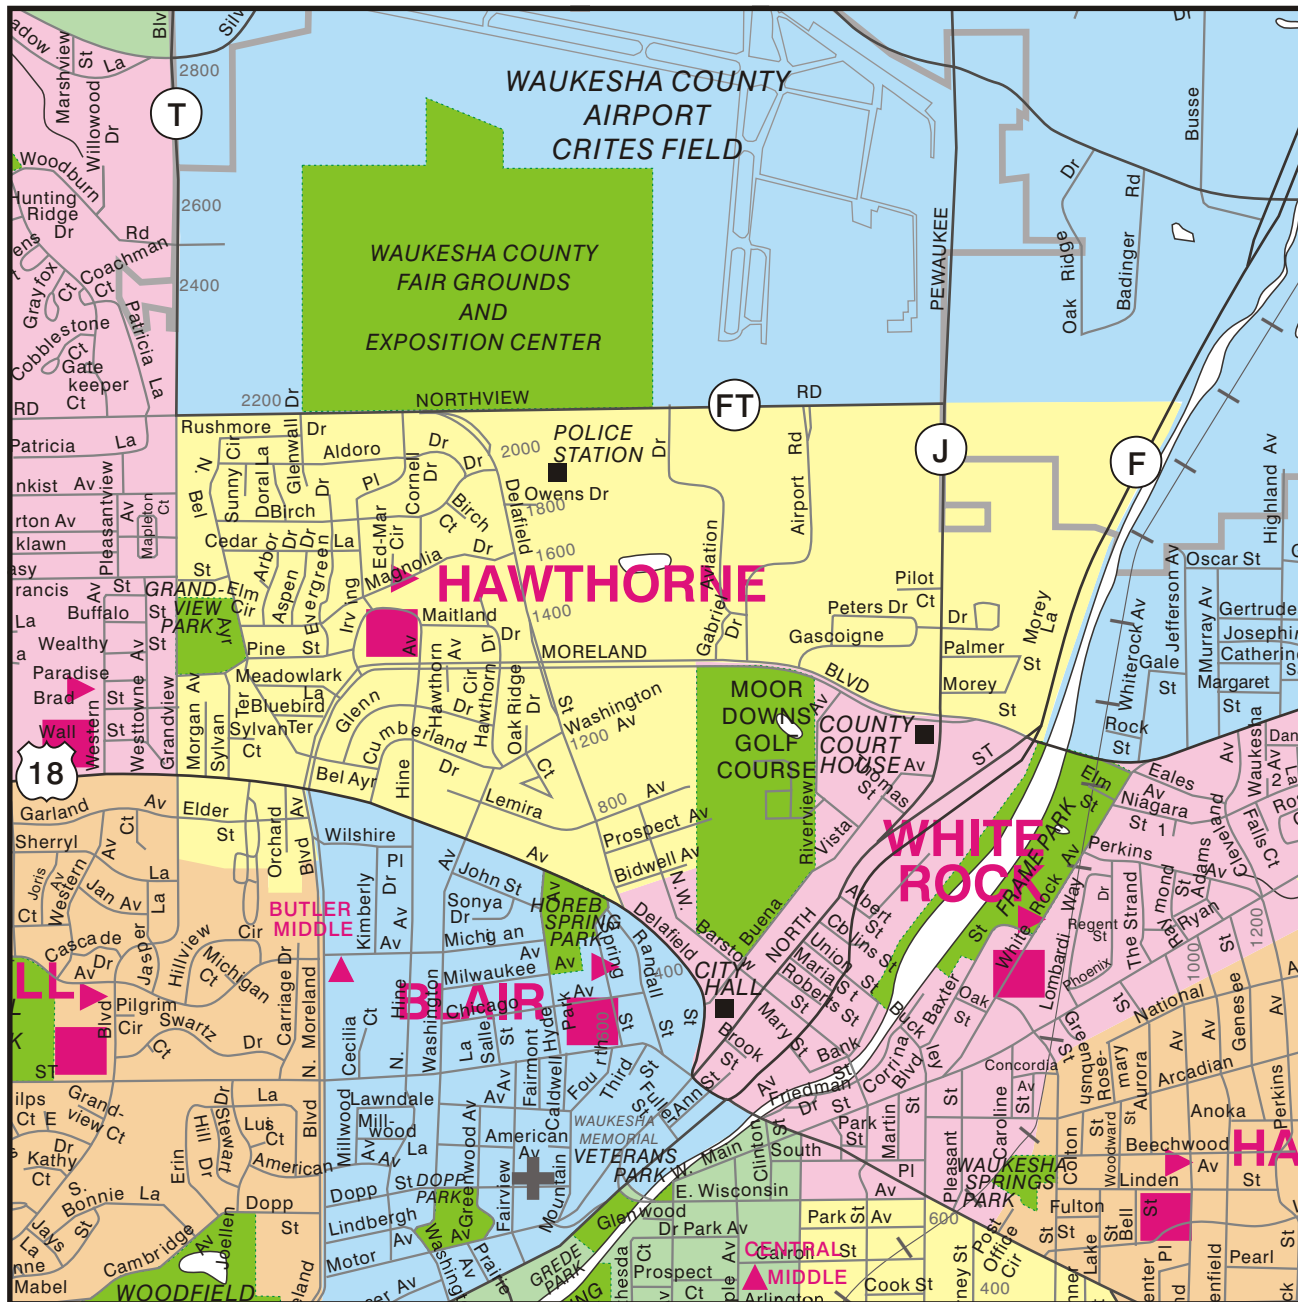

HAWTHORNE SCHOOL

1111 Maitland Drive
Waukesha, WI 53186
Phone: 262-970-1600
Fax: 262-970-1620

Principal, Christopher Kluck
E-mail: ckluck@waukesha.k12.wi.us
Attendance Line - 970-1616

School Day: 8:40 a.m. - 3:25 p.m.
School Colors: Blue & White
School Mascot: Hawk